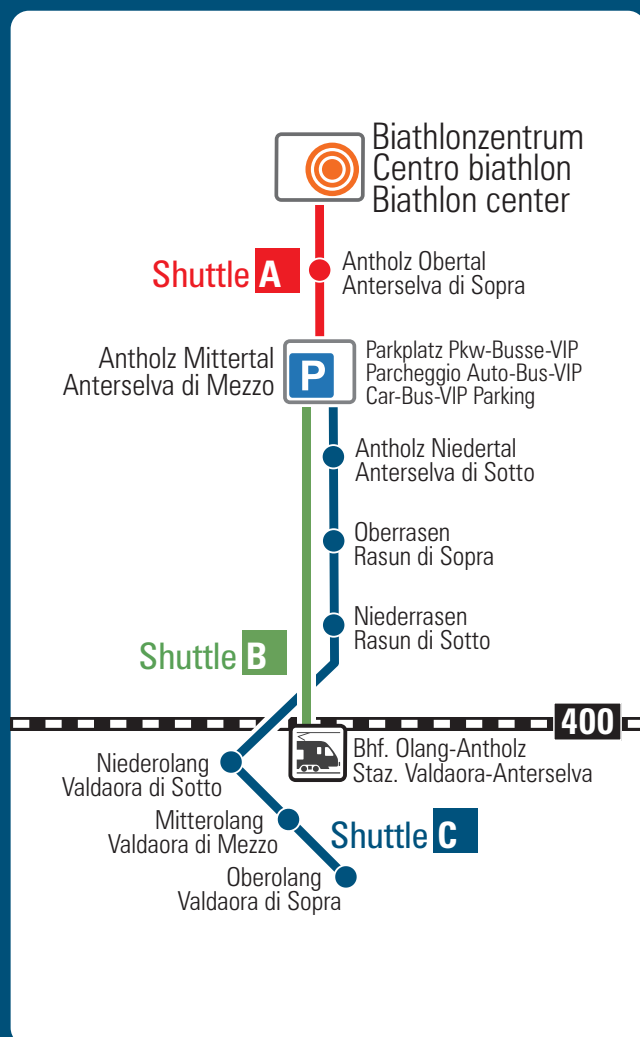

THE FASTEST TRACK TO THE TARGET.

Your passionate public transport service.

Shuttleservice von 9.00 bis 24.00 h
Servizio navetta dalle 9.00 alle 24.00
Shuttle service from 9:00am to 12:00pm

Zusatzfahrten Zuglinie 400 Pustertal:

Olang - Bruneck

22:15 - 22:28

Olang - Innichen

22:45 - 23:11

23:45 - 00:11

Olang - Franzensfeste

22:50 - 23:38

23:45 - 00:33

Corse aggiuntive linea 400 Val Pusteria:

Valdaora - Brunico

22:15 - 22:28

Valdaora - S.Candido

22:45 - 23:11

23:45 - 00:11

Valdaora - Fortezza

22:50 - 23:38

23:45 - 00:33

Additional trains line 400 Val Pusteria:

Valdaora - Brunico

10:15pm - 10:28pm

Valdaora - S.Candido

10:45pm - 11:11pm

11:45pm - 00:11am

Valdaora - Fortezza

10:50pm - 11:38pm

11:45pm - 00:33am