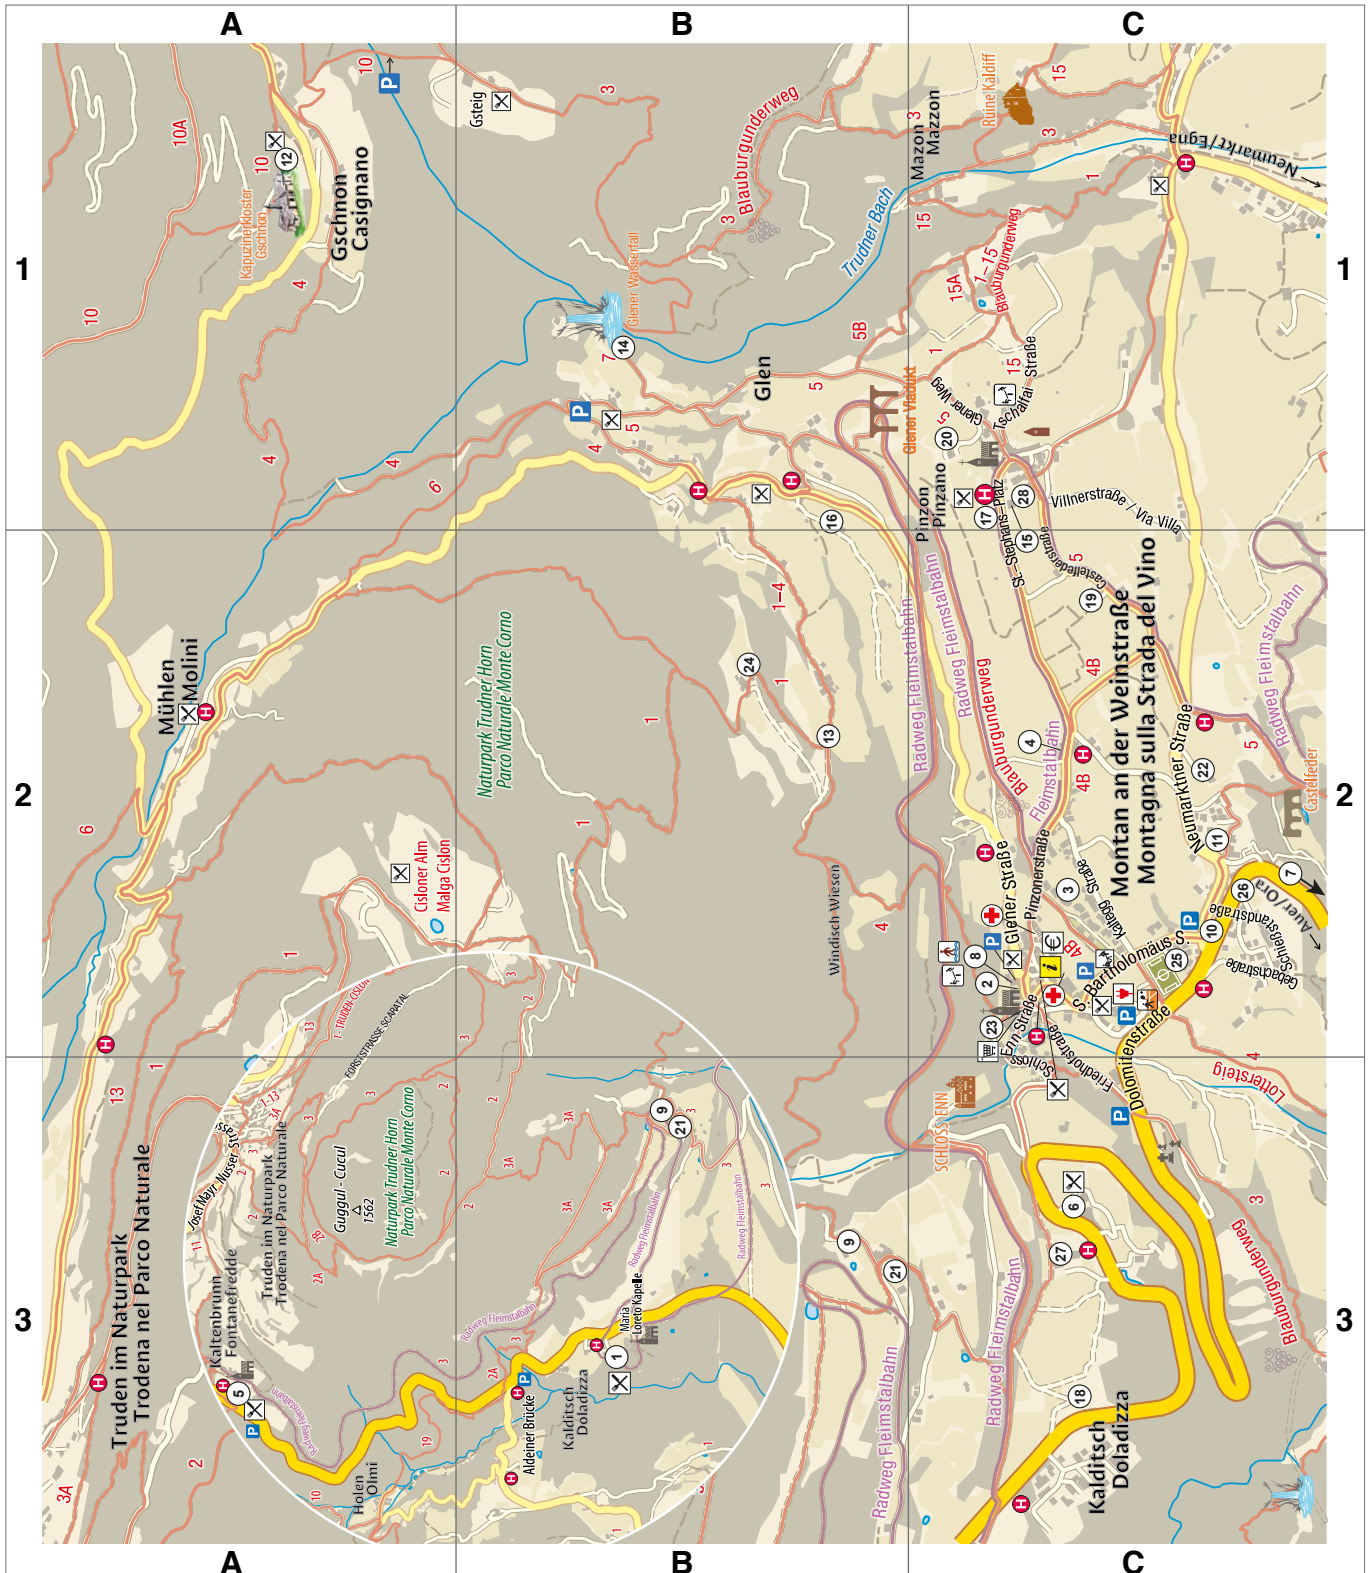

Museumobil Card:

Free travel on all public transport in South Tyrol and free admission to around 90 South Tyrolean museums and collections.

Montan Montagna

Das Blauburgunderparadies im Süden Südtirols
Il paradiso del Pinot nero in Alto Adige
 The Pinot Noir heaven of South Tyrol